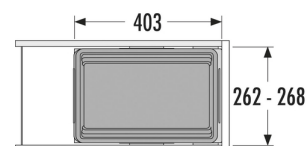

HAILO AS Cargo Synchro 300 30

3608311

GTIN: 4007126368362

For front-mount-door cabinets of 300 mm width

SLIDE

1 BUCKET

30 L

TOTAL

Suitable for cabinet width (cm)

30

Specifications

Type of installation	Slide	✓
Cabinet-width min. (cm)		30
Cabinet-width max. (cm)		30
Suitable for cabinet width (cm)		30
available Cabinet-depth min. (mm)		405
Sidewall mounted		✓
Slides		covered, dampened slides with self-closing device with fully synchronized over-travel
Side-wall thickness (mm)		16 - 19 (self-adjusting)
Product dimensions (WxDxH) (mm)		262-268 x 403 x 507
Packing dimensions (WxDxH) (mm)		545 x 320 x 450
System-depth (mm)		403
Lid		Pullout metal/ plastic system lid, with anti-slip rubber mat
Number of bins		1
Total volume (l)		30

PRODUCT SPECIFICATION SHEET

Color metal parts	dark grey
-------------------	-----------

Color plastic parts	dark grey
---------------------	-----------

Weight incl. packing (kg)	9,4
---------------------------	-----