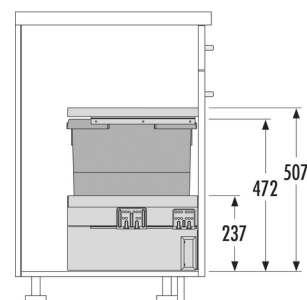

HAILO AS Cargo Synchro 300 30

3608311

GTIN: 4007126368362

For front-mount-door cabinets of 300 mm width

SLIDE

1 BUCKET

30 L

TOTAL

Suitable for cabinet width (cm)

30

Specifications

Type of installation	Slide	✓
Cabinet-width min. (cm)		30
Cabinet-width max. (cm)		30
Suitable for cabinet width (cm)		30
available Cabinet-depth min. (mm)		405
Sidewall mounted		✓
Slides		covered, dampened slides with self-closing device with fully synchronized over-travel
Side-wall thickness (mm)		16 - 19 (self-adjusting)
Product dimensions (WxDxH) (mm)		262-268 x 403 x 507
Packing dimensions (WxDxH) (mm)		545 x 320 x 450
System-depth (mm)		403
Lid		Pullout metal/ plastic system lid, with anti-slip rubber mat
Number of bins		1
Total volume (l)		30

PRODUCT SPECIFICATION SHEET

Color metal parts	dark grey
-------------------	-----------

Color plastic parts	dark grey
---------------------	-----------

Weight incl. packing (kg)	9,4
---------------------------	-----